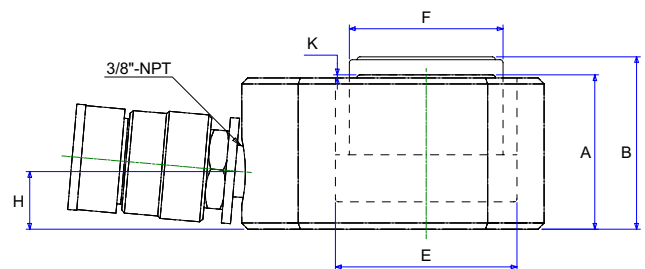

CYLINDERS

BETEX NSLS series, flat cylinder, low height, spring return, single acting

Model: NSLS Series

Capacity : 5 - 150 ton
Stroke : 6 - 17 mm
Max. working pressure : 700 bar

- All cylinders are single acting with spring return.
- Pistons hard chromed.
- Cylinders inside roll-polished, outside blasted with black nitride coating.

TIP! Use in combination with: hand- and foot pumps, page 55-67. Accessories, page 70-73

NSLS series

Type	Cap. ton	Stroke mm	Oil cap cm ³	A Height mm		C mm	D mm	E Ø mm	F Ø mm	G Ø mm	H mm	K mm	L mm	M mm	O Ø mm	P Ø mm	U mm	V Ø mm	Weight Kg
				Retracted	Extended														
NSLS50	5	6	4.5	33	39	28.5	58.5x44	31	25.4	9.5	16	1	22	22	-	-	-	5.3	1.0
NSLS100	10	12	18.0	42	54	36.5	82.5x60	44	38	11	19	1	30	34	-	-	-	7.5	1.4
NSLS200	20	12	34.0	51	63	49.3	100x78	60	50.8	15	19	1	39	39	-	-	-	10	3.1
NSLS300	30	13	54.0	58	71	52.3	117.5x95	73	63.5	16	19	2	47.5	47.5	-	-	-	10	4.5
NSLS500	50	16	113.0	66	82	66.5	145x115	95	70	19	19	2	57.5	58	-	-	-	11	6.8
NSLS750	75	16	180.0	79	95	76.2	170x145	120	82.5	20.5	19	2	72.5	70	-	-	-	13.5	11.3
NSLS1000	100	16	229.0	85	101	76.2	185x160	135	92	20.5	19	2	80	78	-	-	-	13.5	14.5
NSLS1500	150	17	363.0	100	117	117	225x195	165	115	20.5	23	2	97.5	85	-	-	-	13.5	26.3